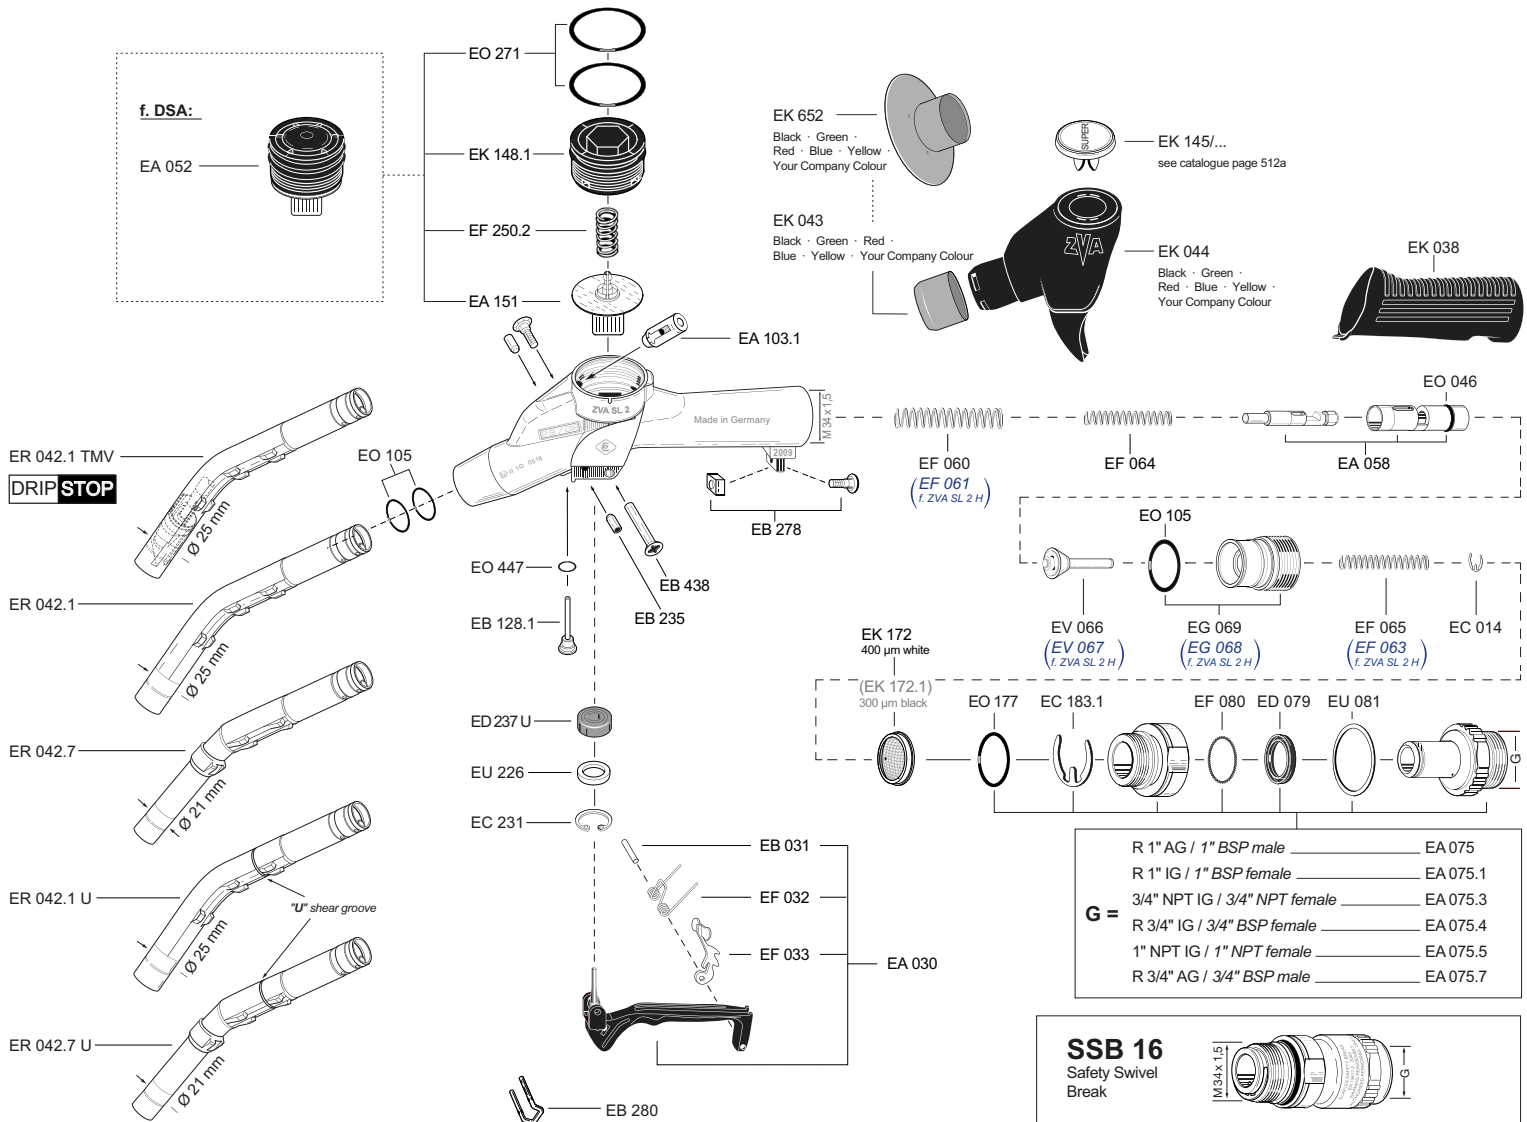

ZVA SLIMLINE 2 (production from 1.2009)