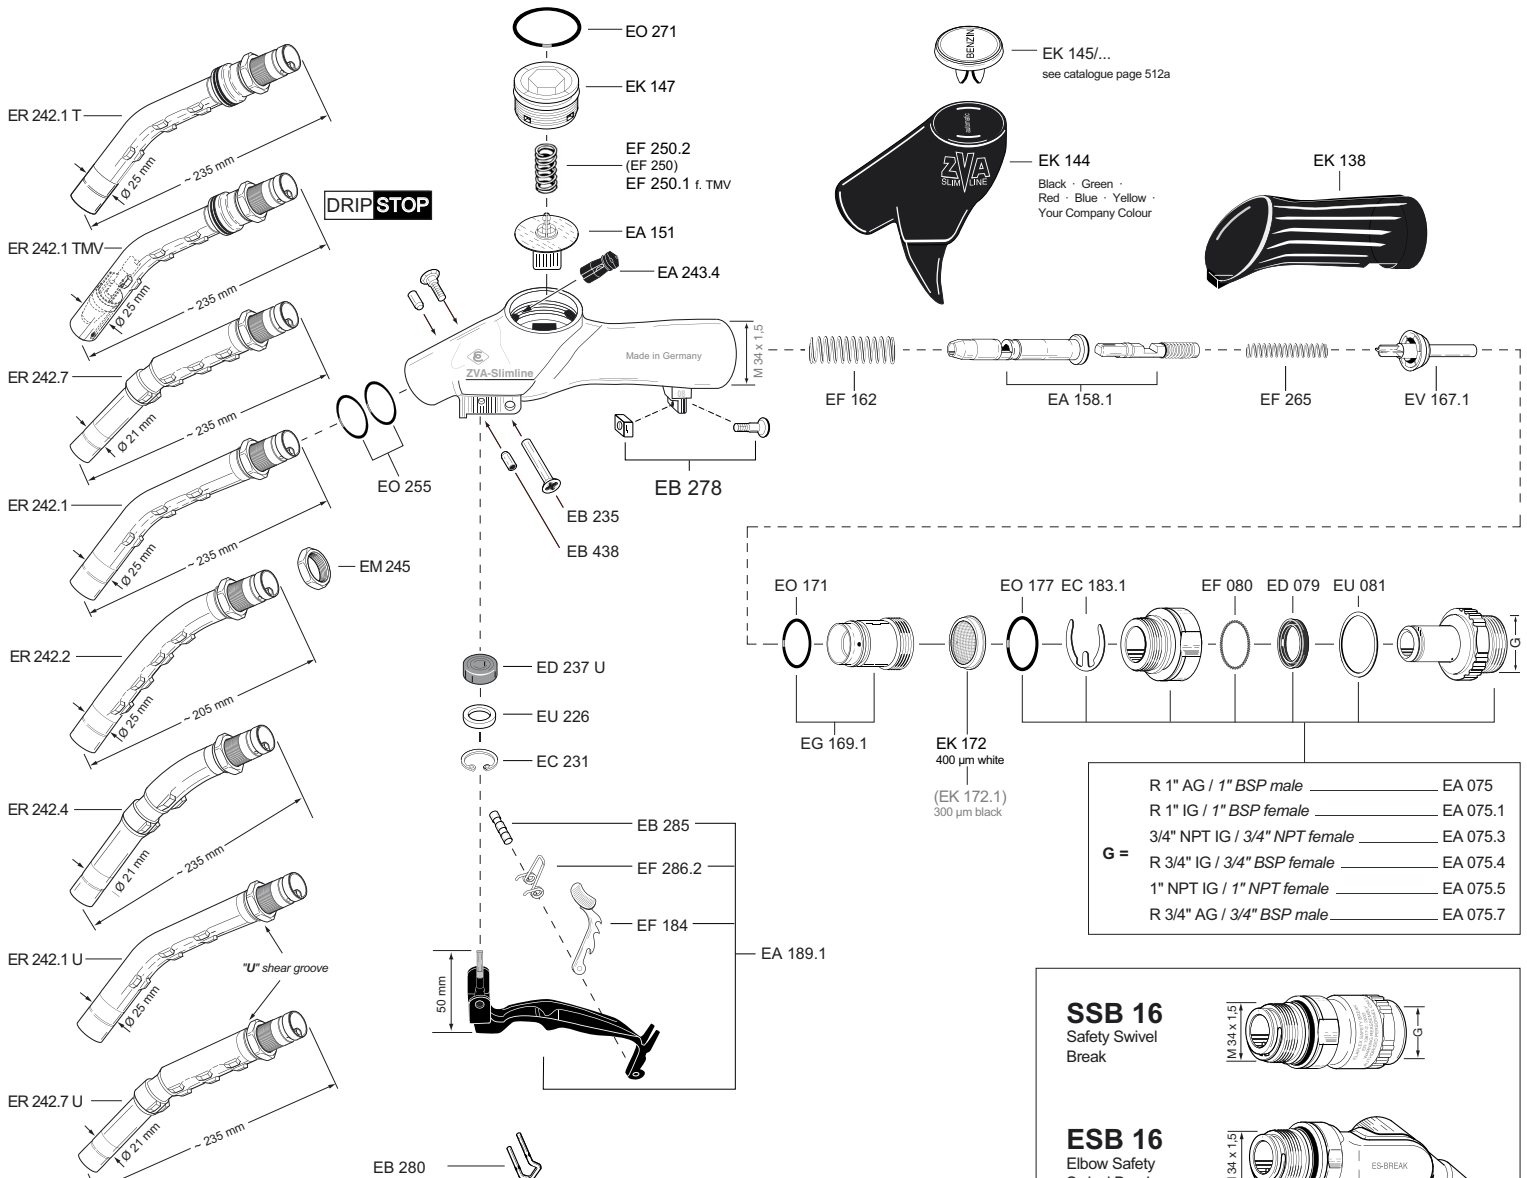

ZVA SLIMLINE (production until 12.2008)

R 1" AG / 1" BSP male	EA 075
R 1" IG / 1" BSP female	EA 075.1
3/4" NPT IG / 3/4" NPT female	EA 075.3
R 3/4" IG / 3/4" BSP female	EA 075.4
1" NPT IG / 1" NPT female	EA 075.5
R 3/4" AG / 3/4" BSP male	EA 075.7

SSB 16
Safety Swivel Break

ESB 16
Elbow Safety Swivel Break

PSB 16
Pump Safety Break
f. High Hose Dispensers

BS 16
Break Sleeve
f. SSB 16 + ESB 16 + PSB 16

Black (Standard) · Green · Red · Blue · Yellow · Your Company Colour